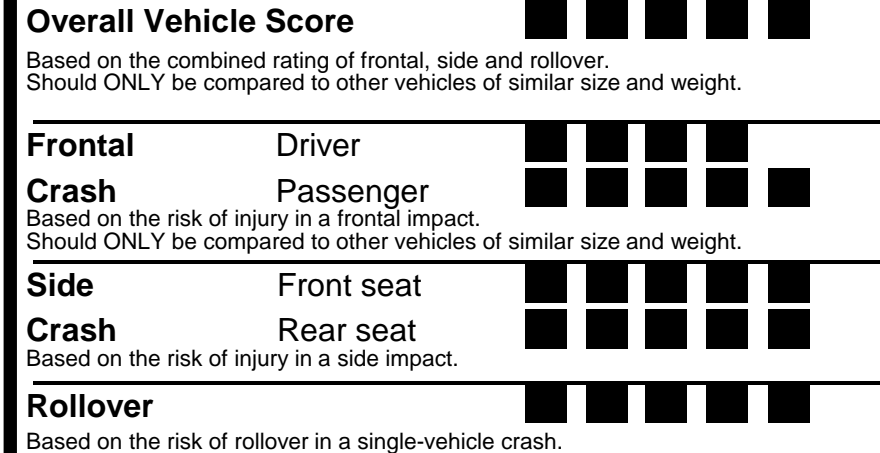

Accessories

- *Reversible Cargo Tray $150.00
- *First Aid Kit $45.00
- *Mudguards $140.00
- *Rear Bumper Appliqué $85.00

Inland Freight & Handling : $1,045.00

TOTAL PRICE: $60,915.00

247 A 2022CRCC

SOLD TO: OR701 SHIPPED TO: OR701
GENESIS OF BEND
2250 NE HIGHWAY 20
BEND OR 97701

VIN: KMTGB4SC4NU093212	ENGINE: G4KRMA976160	EXTERIOR COLOR: ALTA WHITE	INTERIOR/SEAT COLOR: OBSIDIAN BLACK/OBSIDIAN
MODEL: S1422A45	PORT OF ENTRY: PT	TRANSPORT: TRUCK	ACCESSORY WEIGHT: 14 lbs./ 6 kgs.

EMISSIONS:
This vehicle is certified to meet emission requirements in all 50 states

Fuel Economy

25 MPG
combined city/hwy
4.0 gallons per 100 miles

22 city 30 highway

Large Cars range from 14 to 116 MPG. The best vehicle rates 142 MPG.

You spend
$2,250
more in fuel costs
over 5 years
compared to the
average new vehicle.

Annual fuel cost
$1,750

Fuel Economy & Greenhouse Gas Rating (tailpipe only) Smog Rating (tailpipe only)

This vehicle emits 360 grams CO₂ per mile. The best emits 0 grams per mile (tailpipe only). Producing and distributing fuel also create emissions; learn more at fueleconomy.gov.

GOVERNMENT 5-STAR SAFETY RATINGS

Star ratings range from 1 to 5 stars ( ) with 5 being the highest.
Source: National Highway Traffic Safety Administration (NHTSA).
www.safercar.gov or 1-888-327-4236

Manufacturer's suggested retail price includes manufacturer's recommended pre-delivery service. Gasoline license and title fees state and local taxes and dealer installed options and accessories are not included in the manufacturer's suggested retail price. This label has been affixed to this vehicle by Hyundai Motor America, pursuant to the requirements of 15 U.S.C. 1231 et seq. which prohibits its removal or alteration prior to delivery to the ultimate purchaser.

Scan this QR code for general model information and options

PARTS CONTENT INFORMATION

FOR VEHICLES IN THIS CARLINE: U.S./CANADIAN PARTS CONTENT: 5 %
MAJOR SOURCES OF FOREIGN PARTS CONTENT: KOREA: 85 %
FOR THIS VEHICLE: FINAL ASSEMBLY POINT: ULSAN, KOREA
COUNTRY OF ORIGIN:
ENGINE: KOREA TRANSMISSION: KOREA
Note: Parts content does not include final assembly, distribution, or other non-parts costs.